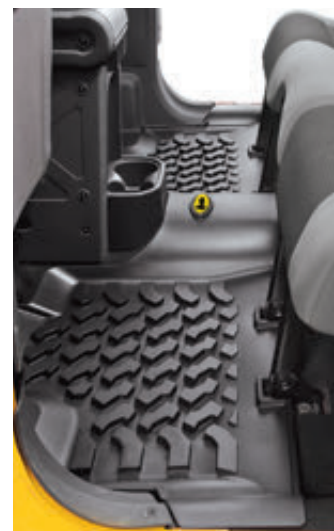

51504-01

FLOOR LINERS

- Contoured, precise floor liners for Jeep TJ, JK, and JL Wrangler - Front seat, Rear seat, and Rear Cargo liner SKUs
- Superior TPE material outperforms cheaper liners and mats in extreme conditions
- Tall 5/16" treads minimize slip, raised edge lip holds up to 40% more liquid, channels mud away from shoes
- Standard floor hook cutouts fit the OE floor hook(s) and have raised walls
- Molded carpet grabbing nibs help secure the floor liner to vehicle's carpet
- Floor Liners sold in pairs, Rear Cargo Liner sold separately, for TJ and JK Models
- Made for Jeepers who really understand that their rig can get dirty

⚠ California Proposition 65 Warning: Cancer and Reproductive Harm. www.P65Warnings.ca.gov

YEAR	MODEL	POSITION	PART #	COLOR
76-95	CJ7 & Wrangler	front	51511	01
97-06	Wrangler (including TJ Unlimited)	front	51509	01
07-13	Wrangler 2- & 4-Door	front	51500	01
14-18	Wrangler JK 2- & 4-Door	front	51513	01
97-06	Wrangler TJ (including TJ Unlimited)	rear	51510	01
07-10	Wrangler 2-Door	rear	51502	01
11-18	Wrangler JK 2-Door	rear	51503	01
07-18	Wrangler JK 4-Door Unlimited (one piece)	rear	51504	01
18-24	Wrangler JL 2-Door & 4-Door Unlimited; Gladiator	front	51514	01
18-24	Wrangler JL 4-Door Unlimited, does not fit 4xe models	rear	51515	01
18-24	Wrangler JL 2-Door Unlimited	rear	51516	01
Color: 01-Black.