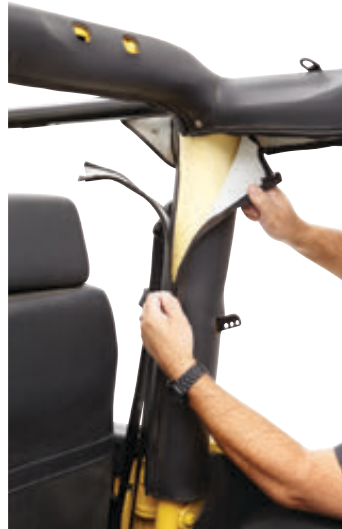

2005 Wrangler
80022-35