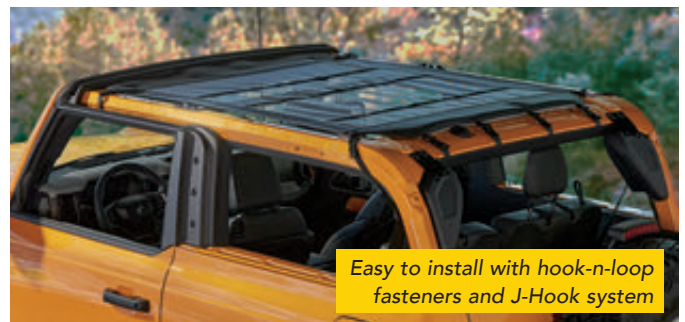

RETRACTABLE MESH SUNSHADES

RETRACTABLE SUNSHADE FOR WRANGLER JK

1. Mesh bikini when you want it—easily retracts when you don't
   - Simply unhook the Sunshade from the front and let it roll back and out of sight for open-air experience
   - For sun protection, reach above and pull the Sunshade up and over the front seats, hooking it into place behind the visor
   - Remains installed under most soft tops (not compatible with Trektop™ and Trektop™ Pro)
   - Deployable when your soft top or Sunrider® are open
   - Quick installation—no drilling required
   - UV-resistant fabric stands up to the elements and will not fade
   - Durable edging designed to resist fraying
   - Not compatible with factory Freedom Panels
2. ⚠️ California Proposition 65 Warning: Cancer and Reproductive Harm. www.P65Warnings.ca.gov

YEAR	MODEL	FITS	PART #	COLOR
07-18	2- or 4-Door JK Wrangler	Soft Top Application: Sits against sound bar, one-time install, leave in place with soft top (will not work with Trektop™ and Trektop™ Pro)	52405	11
07-18	2- or 4-Door JK Wrangler	Sunrider for Hardtop Application: works only with the Sunrider for Hardtop (will not work with any other soft top)	52406	11

Color: 11-Black Mesh

MESH BIMINI SUNSHADE FOR FORD BRONCO