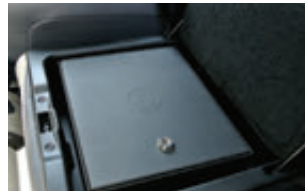

⚠ California Proposition 65 Warning: Cancer and Reproductive Harm. www.P65Warnings.ca.gov

Universal Storage Lock Box
42644-01

UNIVERSAL STORAGE LOCK BOX

- Can be positioned as free-standing unit on any 10" x 8" surface
- 16-gauge steel with powder-coat finish
- Pick-resistant cylinder lid lock with two coded keys
- Theft-resistant 5' security cable with integrated lock and two keys
- Full-width piano hinge for easy operation and durability
- Interior felt padding reduces shifting of contents and rattling
- Pre-drilled interior mounting holes with self-tapping screws
- 10.0" l x 8.0" w x 3.25" h