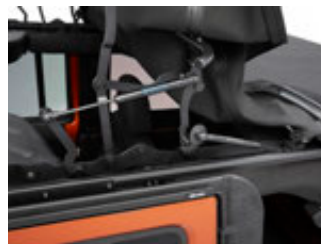

Combination of zippers and zipperless channels makes window install and removal seamless

Gas assist struts help in raising and lowering the top

Run it as a fully enclosed soft top, a Safari style bikini, the Sunrider open or fully open