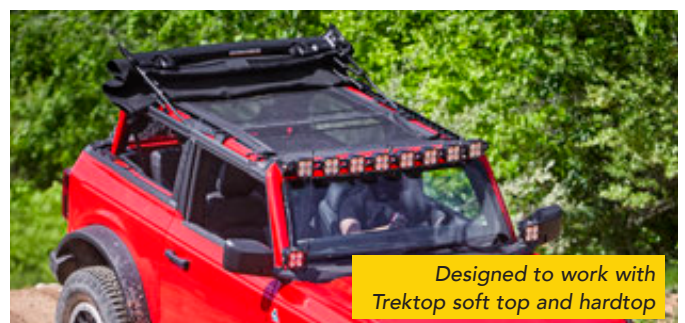

RETRACTABLE MESH SUNSHADES

RETRACTABLE SUNSHADE FOR WRANGLER JK

1. Mesh bikini when you want it—easily retracts when you don't
   - Simply unhook the Sunshade from the front and let it roll back and out of sight for open-air experience
   - For sun protection, reach above and pull the Sunshade up and over the front seats, hooking it into place behind the visor
   - Remains installed under most soft tops (not compatible with Trektop™ and Trektop™ Pro)
   - Deployable when your soft top or Sunrider® are open
   - Quick installation—no drilling required
   - UV-resistant fabric stands up to the elements and will not fade
   - Durable edging designed to resist fraying
   - Not compatible with factory Freedom Panels
2. ⚠️ California Proposition 65 Warning: Cancer and Reproductive Harm. www.P65Warnings.ca.gov

YEAR	MODEL	FITS	PART #	COLOR
07-18	2- or 4-Door JK Wrangler	Soft Top Application: Sits against sound bar, one-time install, leave in place with soft top (will not work with Trektop™ and Trektop™ Pro)	52405	11
07-18	2- or 4-Door JK Wrangler	Sunrider for Hardtop Application: works only with the Sunrider for Hardtop (will not work with any other soft top)	52406	11

Color: 11-Black Mesh

MESH BIMINI SUNSHADE FOR FORD BRONCO