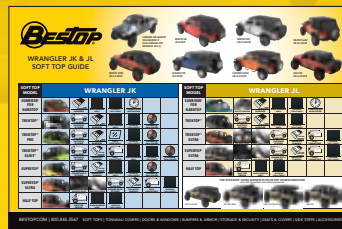

SCAN TO SEE THE HOTTEST NEW PRODUCTS FROM SPOD

PRP

TUFFY SECURITY

BULL RING

MGP

QR Code X-Banner

Counter Top Mat

Catalogs and Brochures