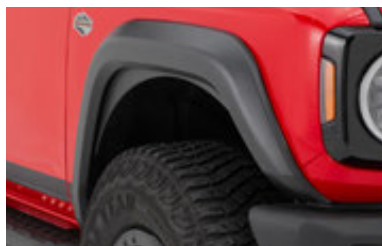

NEW PRODUCTS

NEW FOR BRONCO

BRONCO SKYRIDER

The innovative three-panel part of the Hardtop unlatches from the front. Once the front and two folding panels at the middle are removed, and the Skyrider is installed, the soft top can be flipped back easily from outside of the Bronco to create an expanded open-air experience. For ease of operation, the slide mechanism of the Skyrider is enhanced with a cam profile gas assist side bow that makes opening the top smooth and easy for one person to do!

- Fits OE hardtop ONLY

SEE PAGE 8

NEW FOR BRONCO

BRONCO FENDER FLARES

We were inspired to recreate the original 60's Bronco Fender flare. We felt it will provide a unique look and believe the lines of the all new Bronco lend itself well with the 60s style designed flare with a modern durable finish.

SEE PAGE 47